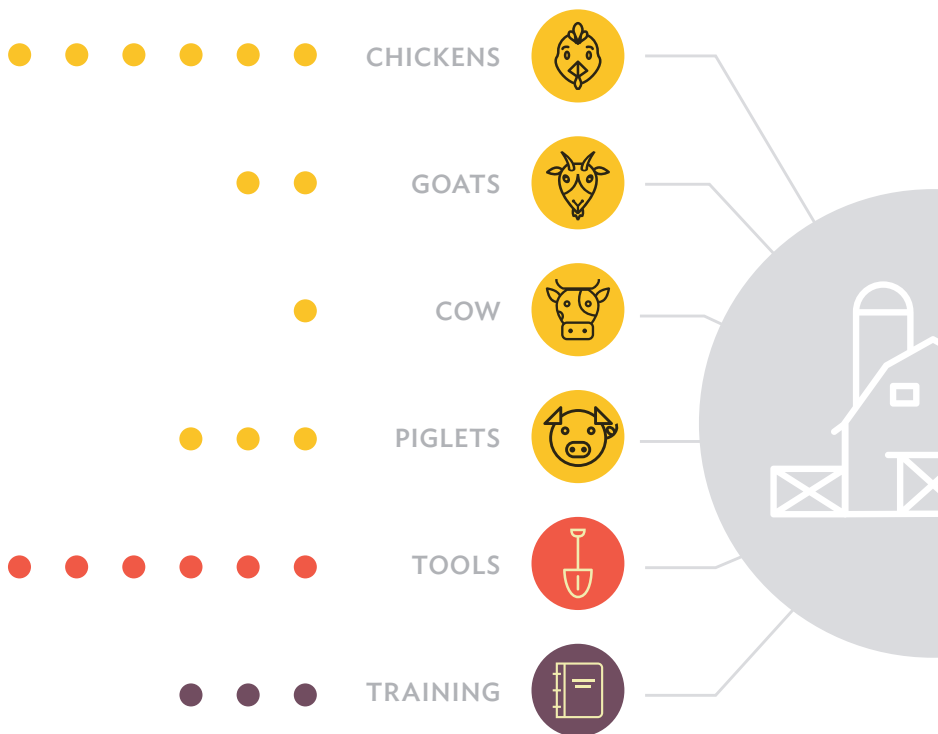

FAMILY BUNDLE COULD INCLUDE:

Una Oración: Dios de gracia y amor, gracias por proveer los dones que permiten que tus hijas y tus hijos puedan trabajar con dedicación y vivir con dignidad. Bendice a las familias y comunidades que utilizarán estas herramientas y recursos para transformar tu creación y el mundo con tu amorosa presencia y la labor de sus manos. **Amén.**

— Lemuel García-Arroyo, Mission Engagement Advisor,
Presbyterian Mission Agency

[Read more at presbyteriangifts.org/prayers](https://www.presbyteriangifts.org/prayers)